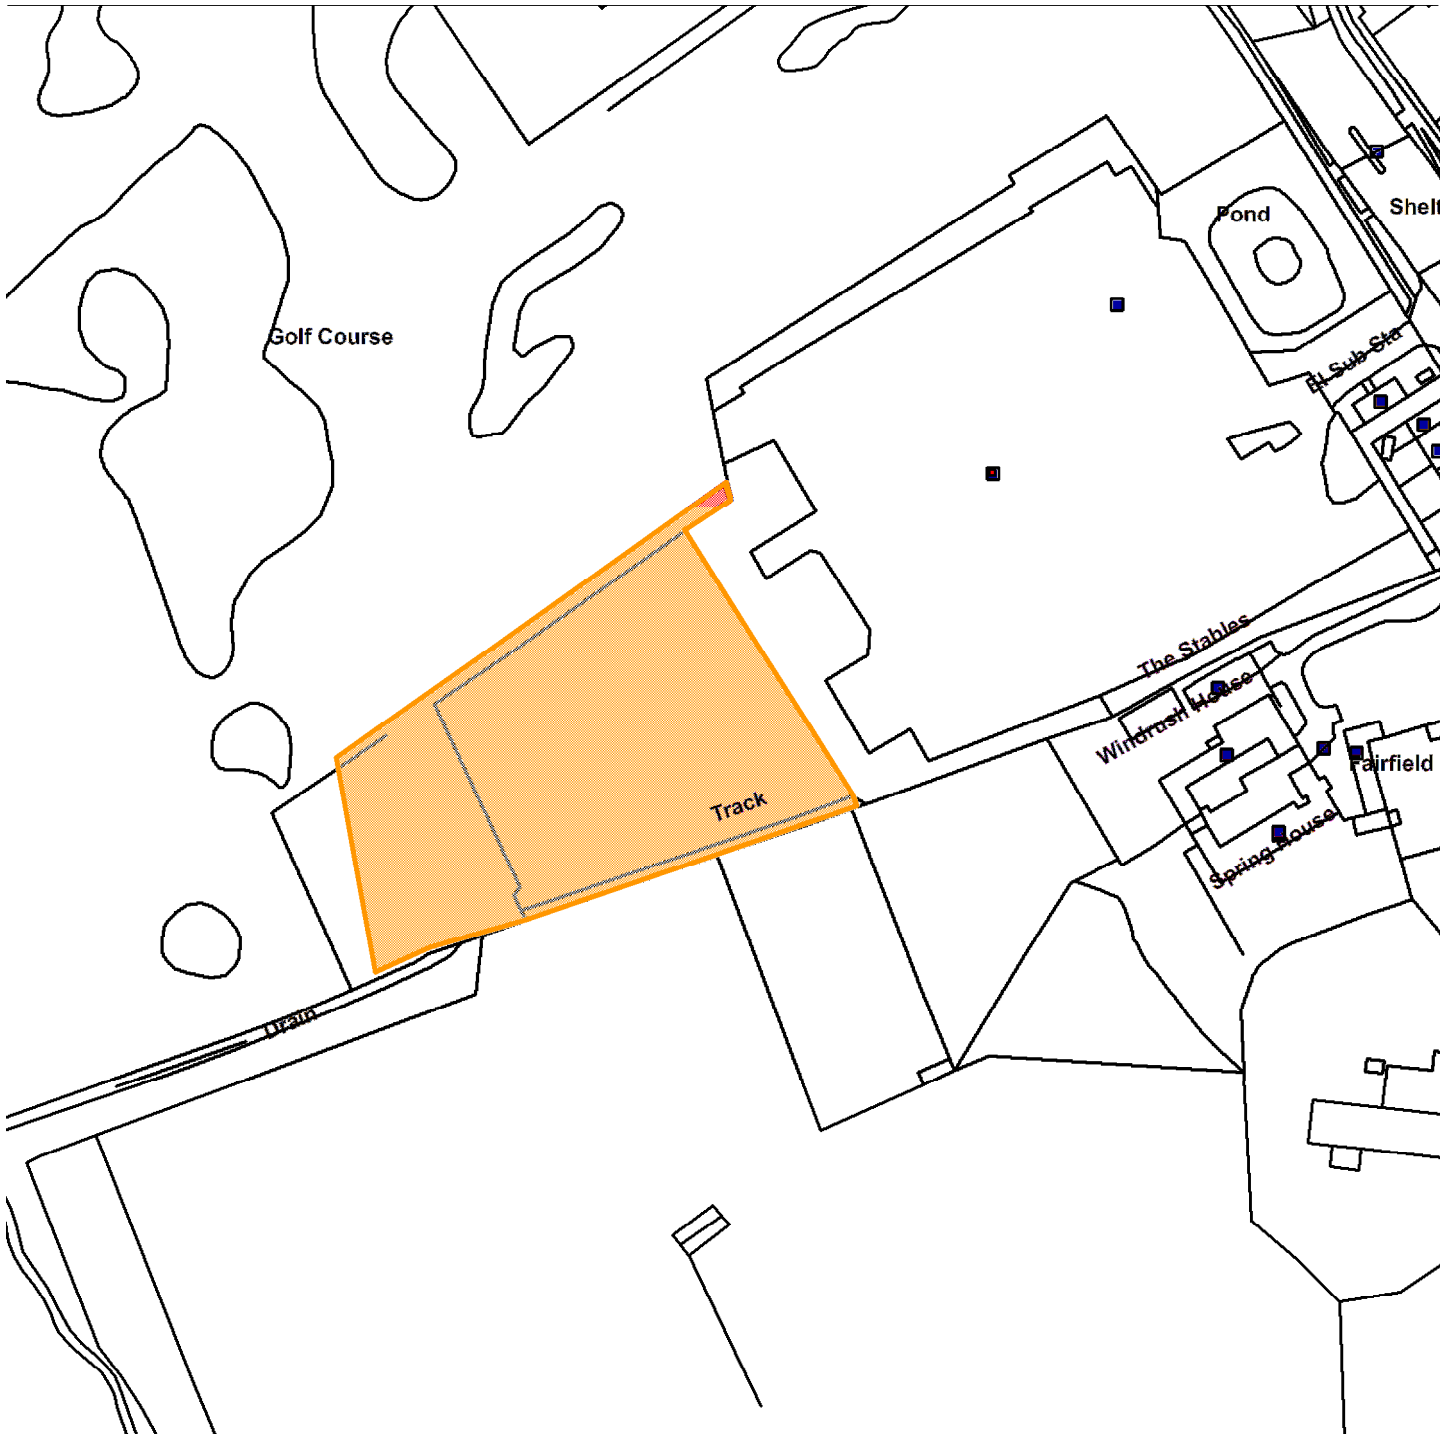

18/02583/FUL

Former Del Monte Site, Skelton Park Trading Estate, Shipton Road

Scale : 1:2011

Reproduced from the Ordnance Survey map with the permission of the Controller of Her Majesty's Stationery Office © Crown Copyright 2000.

Unauthorised reproduction infringes Crown Copyright and may lead to prosecution or civil proceedings.

Organisation	Not Set
Department	Not Set
Comments	Site plan
Date	11 February 2019
SLA Number	Not Set